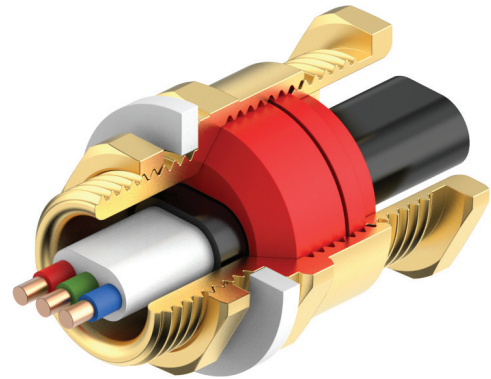

**A2FFF Ex d & Ex e Cable Gland**

**Size** : 20mm to 32mm & ½" to 1"  
**Standard** : EN IEC 60079-0:2018, EN/IEC 60079-1:2014, EN IEC 60079 7:2015+A1:2018, EN/IEC 60079-31:2014/2013  
**Function** : Providing flameproof seal on outer sheaths of Flat Form Unarmoured & Braid Armour cable in indoor and outdoor hazardous area. Designed to prevent cold flow.  
**Application** : Suitable for all types of Flat Form unarmoured cables for Flameproof Single Compression.  
**IECEX Certificate No.** : IECEX ITS 16.0041X  
**ATEX Certificate No.** : ETL22ATEX0109X  
**EAC Certificate No.** : RU C-IN.X.58.B.O3310/22  
**PESO Certificate No.** : P568411/1  
**Code of Protection** : Ex db IIC Gb, Ex eb IIC Gb, Ex tb IIIC Db  
**Ingress Protection** : IP66/67 as per EN 60529.  
**Operating Temp.** : -60°C to +135°C  
**Material** : Brass CW614N/CW617N/EN12165, Stainless Steel 316L  
**Thread** : Metric, NPT, BSP, ET and PG  
**Features** : Displacement Seal  
**Seal Material** : LSOH Silicone Seal & Nylon Washer  
**Standard Accessories** : IP Washer (Thread Seal)  
**Optional Accessories** : Shroud, Lock Nut, Earth Tag, Serrated Washer, Ingress Disc

**ORDERING INFORMATION**

**Code:** 20sA2FFF311PS569  
 A2FFF-20s Nickel Plated Cable Gland Kit

20s=Gland Size, A2FFF=Gland Type, 3= With Nickel Plated Material, 11=With Standard Metric Thread, PS= With PVC Shroud, 5=With Lock Nut, 6=With IP Washer, 9=With Earthing Tag