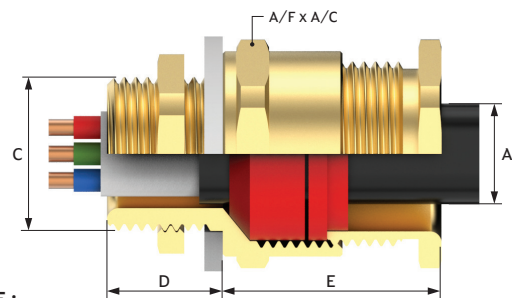

**A2FFF Ex d & Ex e Cable Gland**

**Size** : 20mm to 32mm & ½" to 1"  
**Standard** : EN IEC 60079-0:2018, EN/IEC 60079-1:2014, EN IEC 60079 7:2015+A1:2018, EN/IEC 60079-31:2014/2013  
**Function** : Providing flameproof seal on outer sheaths of Flat Form Unarmoured & Braid Armour cable in indoor and outdoor hazardous area. Designed to prevent cold flow.  
**Application** : Suitable for all types of Flat Form unarmoured cables for Flameproof Single Compression.  
**IECEX Certificate No.** : IECEX ITS 16.0041X  
**ATEX Certificate No.** : ETL22ATEX0109X  
**EAC Certificate No.** : RU C-IN.X.58.B.O3310/22  
**PESO Certificate No.** : P568411/1  
**Code of Protection** : Ex db IIC Gb, Ex eb IIC Gb, Ex tb IIIC Db  
**Ingress Protection** : IP66/67 as per EN 60529.  
**Operating Temp.** : -60°C to +135°C  
**Material** : Brass CW614N/CW617N/EN12165, Stainless Steel 316L  
**Thread** : Metric, NPT, BSP, ET and PG  
**Features** : Displacement Seal  
**Seal Material** : LSOH Silicone Seal & Nylon Washer  
**Standard Accessories** : IP Washer (Thread Seal)  
**Optional Accessories** : Shroud, Lock Nut, Earth Tag, Serrated Washer, Ingress Disc

**ORDERING INFORMATION**

**Code:** 20sA2FFF311PS569  
 A2FFF-20s Nickel Plated Cable Gland Kit

20s=Gland Size, A2FFF=Gland Type, 3= With Nickel Plated Material, 11=With Standard Metric Thread, PS= With PVC Shroud, 5=With Lock Nut, 6=With IP Washer, 9=With Earthing Tag