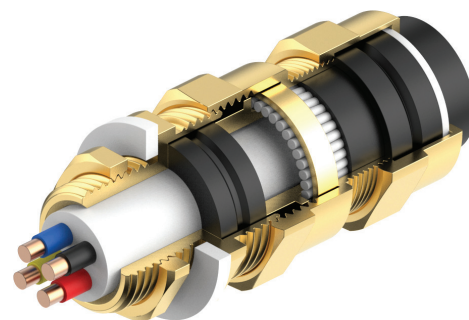

Double Compression Flameproof Cable Gland

- Size** : 16mm to 88mm & 3/8" to 4"
- Standard** : EN EC 60079-0: 2018, EN / IEC 60079-1: 2014 & EN / IEC 60079-31: 2014/2013
- Application** : For indoor & outdoor hazardous area use with all types of SWA/STA cable providing flameproof seal on cable inner sheath and environmental seal on cable outer sheaths. Also provides mechanical retention & electrical continuity via armour wire termination.
- Ingress Protection** : IP67
- CIMFR Certificate No.** : CMF 19 INEX 0033
- PESO Certificate No.** : P568411/1
- Code of Protection** : Ex d IIB/IIC GB
- Material** : Brass CW614N, Nickel Plated Brass, SS316L
- Thread** : Metric, NPT, ET
- Operating Temp.** : -20°C to +110°C
- Cable Type** : Single Wire Armour (SWA) Cable, Steel Tape Armour (STA)
- Features** : Compression Seal and Armored Ring
- Seal Material** : Neoprene Seal and Nylon Washer
- Standard Accessories** : IP Washer (Thread Seal)
- Optional Accessories** : Shroud, Lock Nut, Earth Tag, Serrated Washer, Ingress Disc

PRODUCT CODE FOR ORDERING PURPOSE

Size	Type	Material	Thread Type	Shroud Type	Accessories
20s	CDCF	Brass-1	Standard Metric-11	PVC Shroud-PS	Lock Nut-5
		Stainless Steel-2	Standard NPT-12	LSF Shroud-LS	IP Washer-6
		Nickel Plated-3	Standard ET-13	LSOH Shroud-SL	Serrated Washer-7
			Optional Metric-16	PCP Shroud-PC	Ingress Disc-8
			Optional ET-18		Earth Tag-9

ORDERING INFORMATION

Code: 20sCDCF311PS569
CDCF-20s Nickel Plated Cable Gland Kit

20s=Gland Size, CDCF=Gland Type, 3= With Nickel Plated Material, 11=With Standard Metric Thread, PS= With PVC Shroud, 5=With Lock Nut, 6=With IP Washer, 9=With Earthing Tag