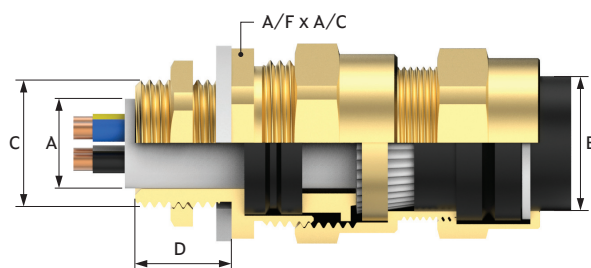

Double Compression Flameproof Cable Gland

- Size** : 16mm to 88mm & 3/8" to 4"
- Standard** : EN EC 60079-0: 2018, EN / IEC 60079-1: 2014 & EN / IEC 60079-31: 2014/2013
- Application** : For indoor & outdoor hazardous area use with all types of SWA/STA cable providing flameproof seal on cable inner sheath and environmental seal on cable outer sheaths. Also provides mechanical retention & electrical continuity via armour wire termination.
- Ingress Protection** : IP67
- CIMFR Certificate No.** : CMF 19 INEX 0033
- PESO Certificate No.** : P568411/1
- Code of Protection** : Ex d IIB/IIC GB
- Material** : Brass CW614N, Nickel Plated Brass, SS316L
- Thread** : Metric, NPT, ET
- Operating Temp.** : -20°C to +110°C
- Cable Type** : Single Wire Armour (SWA) Cable, Steel Tape Armour (STA)
- Features** : Compression Seal and Armored Ring
- Seal Material** : Neoprene Seal and Nylon Washer
- Standard Accessories** : IP Washer (Thread Seal)
- Optional Accessories** : Shroud, Lock Nut, Earth Tag, Serrated Washer, Ingress Disc

ORDERING INFORMATION

Code: 20sCDCF311PS569
CDCF-20s Nickel Plated Cable Gland Kit

20s=Gland Size, CDCF=Gland Type, 3= With Nickel Plated Material, 11=With Standard Metric Thread, PS= With PVC Shroud, 5=With Lock Nut, 6=With IP Washer, 9=With Earthing Tag