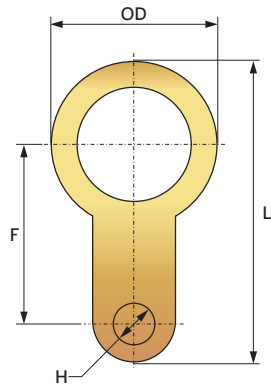

### Earth Tag

- Size** : M16 to M115 and ½" NPT to 3½" NPT  
**Standard** : BS 6121:Part 5:1993  
**Material** : Brass BS2870 and SS316L  
**Application** : Earth Tags are used between cable gland entry and equipment to provide earth bound connection. Earth Tag produces earth bound connection for electricity.  
**Optional** : Earth Tags are also available in different plating like Nickel, Chrome, Tin. We are also able to supply Earth Tag with or without screw and washer.