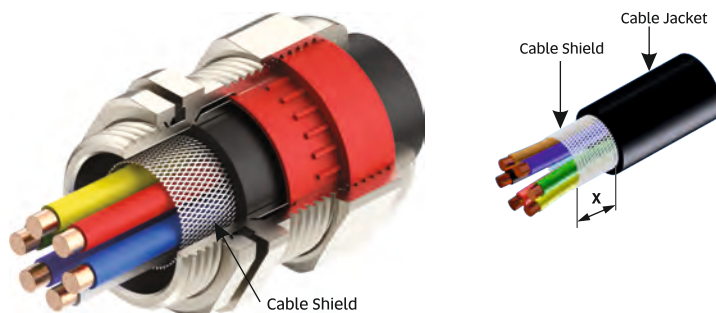

IP68 Cable Gland Long Thread

- Size** : 8mm to 63mm
- Function** : Excellent shield contact through the contact sleeve with the braided shield terminating in the screwed cable gland
- Ingress Protection** : IP68 as per EN 60529.
- Operating Temp.** : -35°C to +120°C
- Material** : Brass Nickle Plated
- Thread** : Long Type Metric
- Features** : Outer Displacement Seal
- Seal Material** : Silicone
- O-Ring Material** : NBR

All Dimensions are in mm

ORDERING INFORMATION

Item Code : CIP68-8-35

Item Name : M8 IP68 Cable Gland for Cable OD 2.5-3.5mm
For NBR Seal, Put a suffix " N " to the Item Code

- Gland will be supplied with Brass Nickle Plated Material
- Assembled with Lock Nut and O-Ring
- Also available as per customer requirement