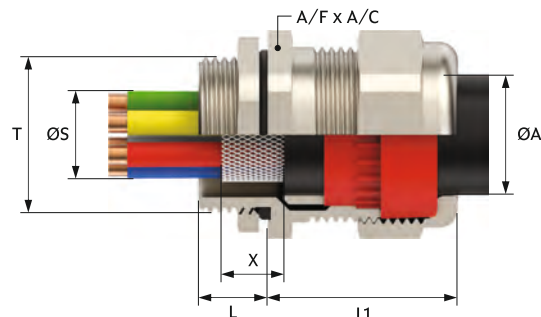

IP68 Cable Gland Long Thread

- Size** : 8mm to 63mm
- Function** : Excellent shield contact through the contact sleeve with the braided shield terminating in the screwed cable gland
- Ingress Protection** : IP68 as per EN 60529.
- Operating Temp.** : -35°C to +120°C
- Material** : Brass Nickle Plated
- Thread** : Long Type Metric
- Features** : Outer Displacement Seal
- Seal Material** : Silicone
- O-Ring Material** : NBR

All Dimensions are in mm

ORDERING INFORMATION

Item Code : CIP68-8-35

Item Name : M8 IP68 Cable Gland for Cable OD 2.5-3.5mm
For NBR Seal, Put a suffix " N " to the Item Code

- Gland will be supplied with Brass Nickle Plated Material
- Assembled with Lock Nut and O-Ring
- Also available as per customer requirement