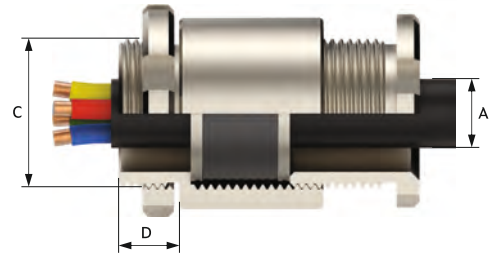

Marine Cable Gland

| | |
|---------------------------|---|
| Size | : M10 to M75 |
| Material | : Brass, Chromium Plated |
| Gland Type | : JIS Standard-8802/8803/F8801 |
| Entry Thread | : BSP |
| Ingress Protection | : IP66 |
| Application | : For use all types of unarmoured cable |

GLAND SELECTION CHART

| Gland Size | Thread BSP "C" | Cable Dia. "A" | Thread Length "D" | Entry Hole Size mm | CAT NO. |
|------------|----------------|----------------|-------------------|--------------------|----------|
| M-10 | 3/8" | 6-7 | 11.00 | 18.00 | CBIMG-10 |
| M-15 | 1/2" | 8-11 | 11.00 | 22.00 | CBIMG-15 |
| M-20 | 3/4" | 11-15 | 11.00 | 27.00 | CBIMG-20 |
| M-25 | 1" | 15-20 | 11.00 | 34.00 | CBIMG-25 |
| M-30 | 1 1/4" | 20-26 | 12.00 | 43.00 | CBIMG-30 |
| M-35 | 1 1/2" | 26-30 | 12.00 | 49.00 | CBIMG-35 |
| M-40 | 1 1/2" | 30-34 | 12.00 | 49.00 | CBIMG-40 |
| M-45 | 2" | 34-40 | 12.00 | 61.00 | CBIMG-45 |
| M-50 | 2" | 40-44 | 12.00 | 61.00 | CBIMG-50 |
| M-55 | 2 1/2" | 44-50 | 12.00 | 75.00 | CBIMG-55 |
| M-60 | 2 1/2" | 50-56 | 12.00 | 75.00 | CBIMG-60 |
| M-65 | 3" | 56-60 | 12.00 | 89.00 | CBIMG-65 |
| M-70 | 3" | 60-64 | 12.00 | 89.00 | CBIMG-70 |
| M-75 | 3" | 64-70 | 14.00 | 89.00 | CBIMG-75 |